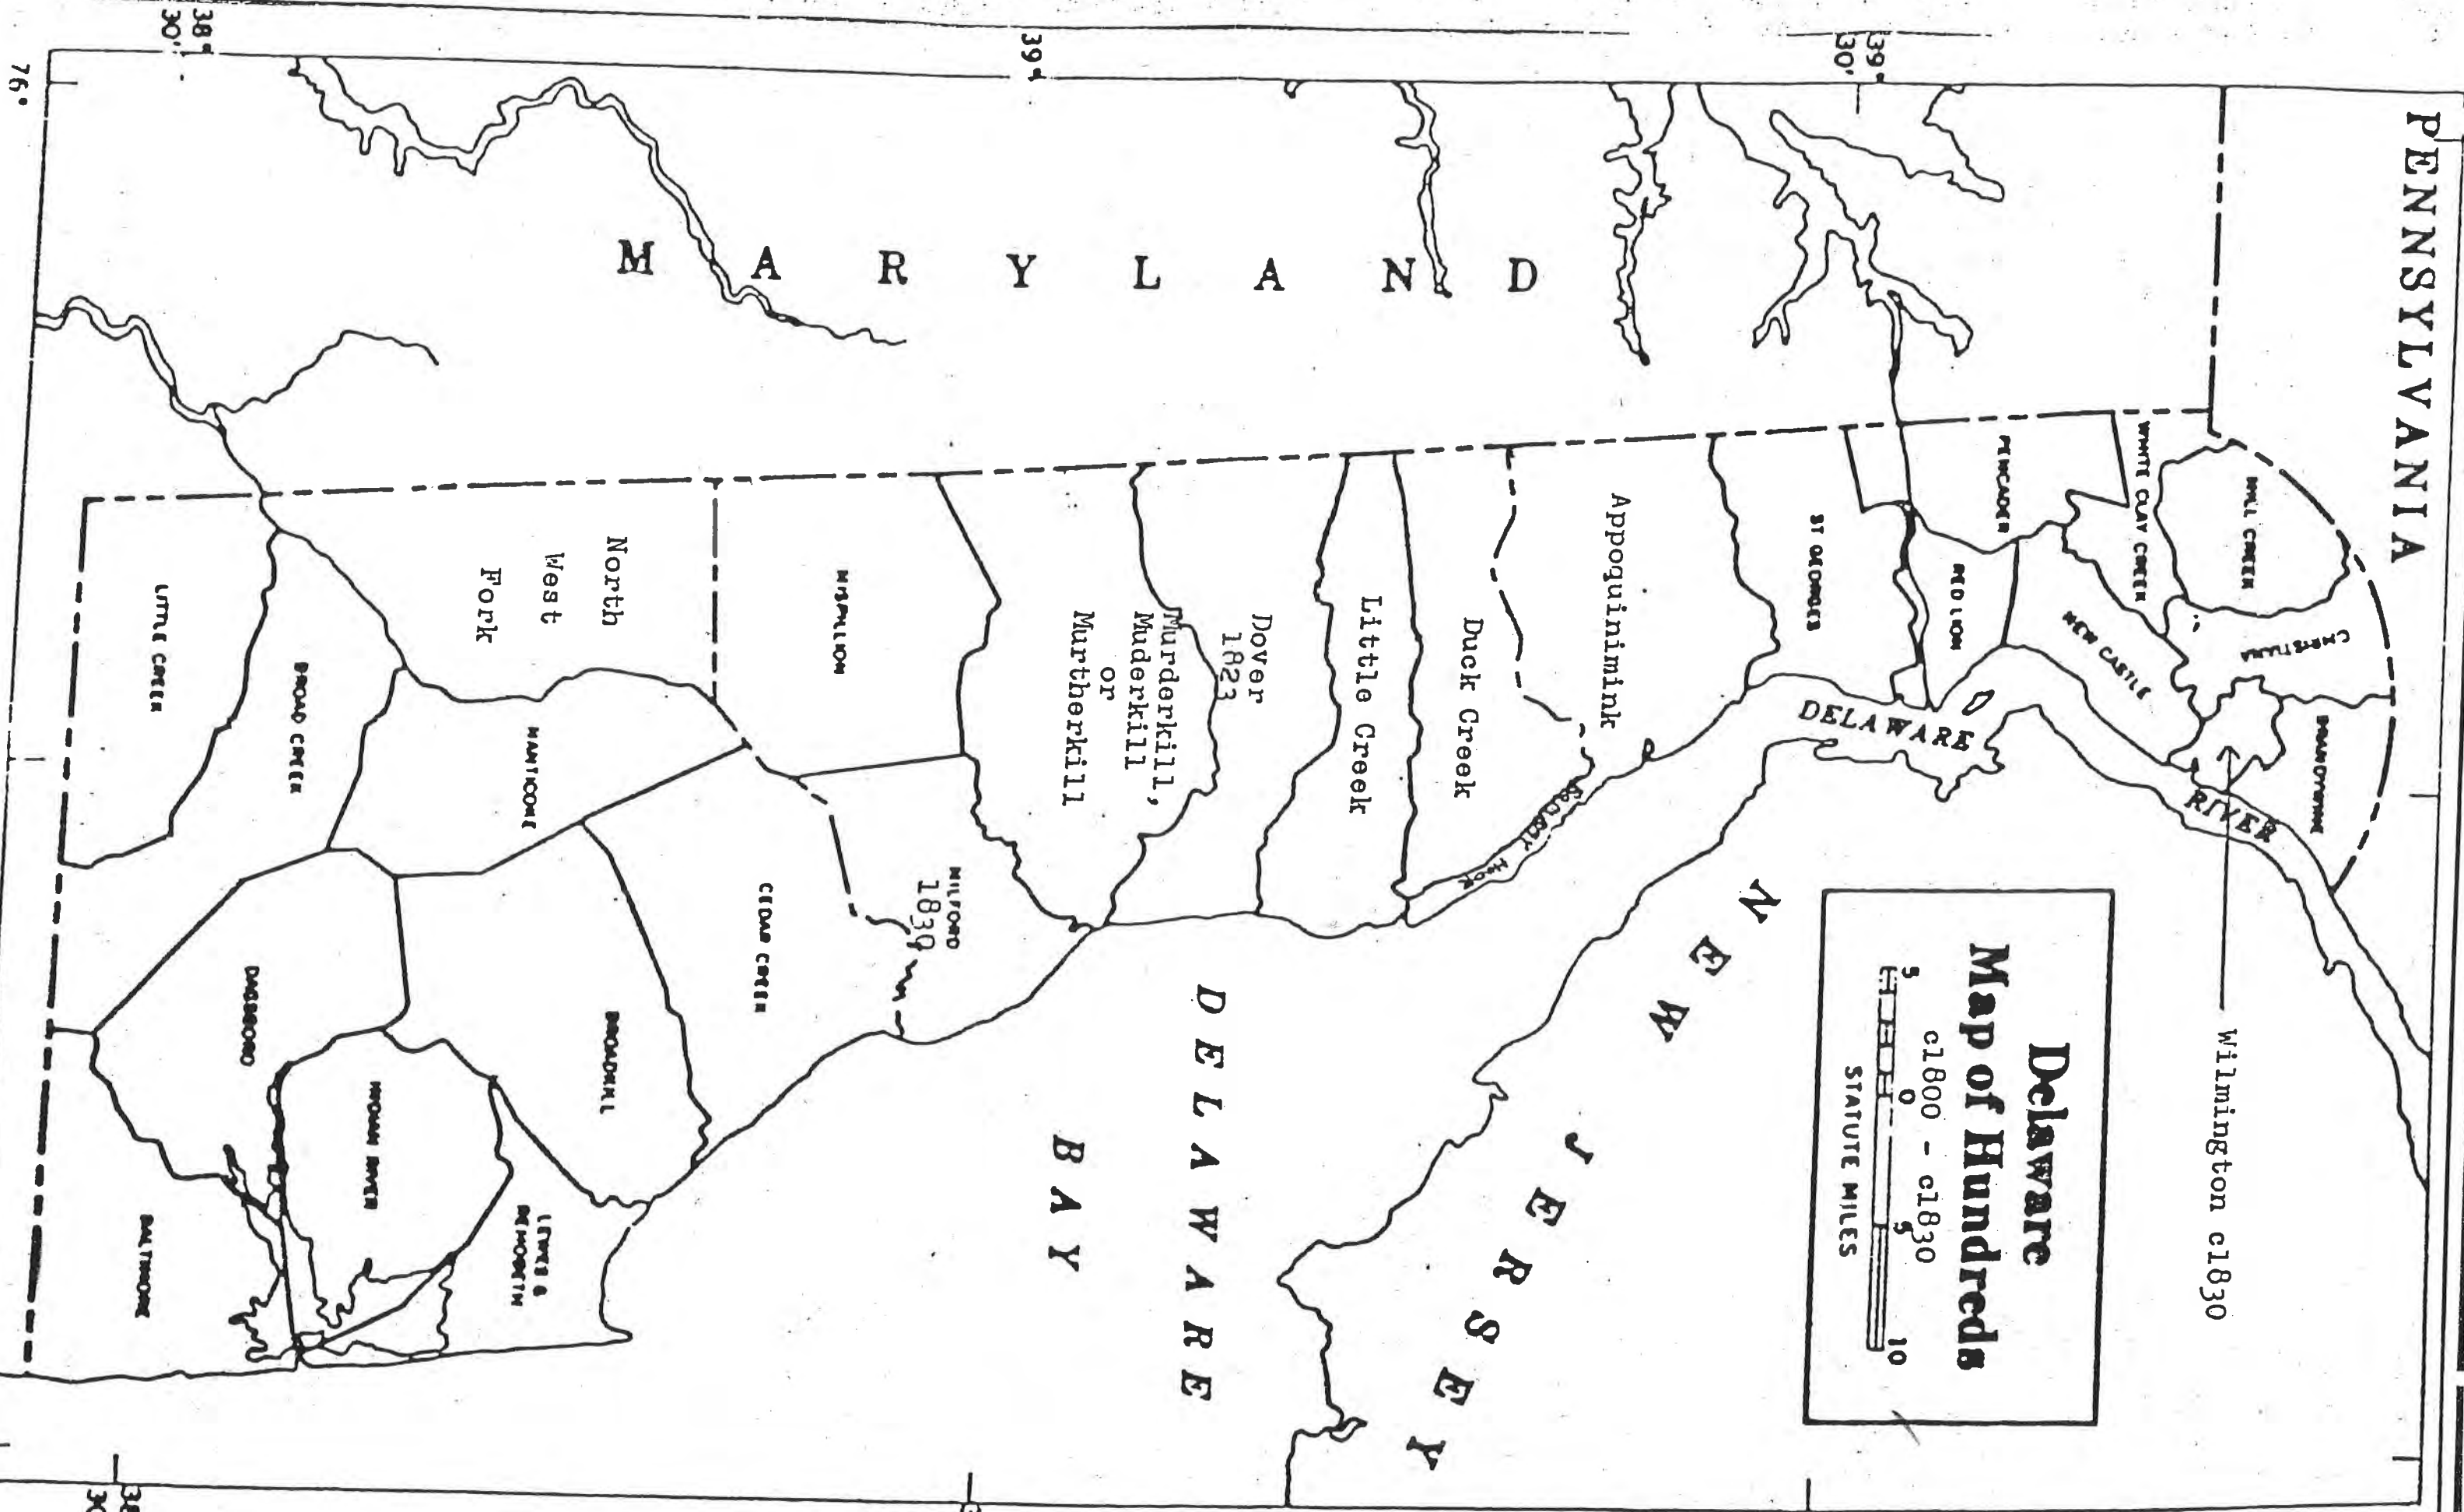

PENNSYLVANIA

M A R Y L A N D

Delaware
Map of Hundreds
c1800 - c1830
5 0 5 10
STATUTE MILES

Wilmington c1830

DELAWARE BAY

N E W J E R S E Y

DELAWARE

CHRISTINA RIVER
NEW CASTLE
MILL CREEK
WHITE CLAY CREEK
BROAD CREEK

Appoquinimink

Duck Creek

Little Creek

Murderkill,
Murderkill,
or
Murtherkill

Dover
1823

MILFORD
1830

CEDAR CREEK

BROADKILL

North
West
Fork

MANITOWIC

BROAD CREEK

LITTLE CREEK

DAGBOND

BROAD RIVER

LETTES &
REHOBOTH

BALTIMORE