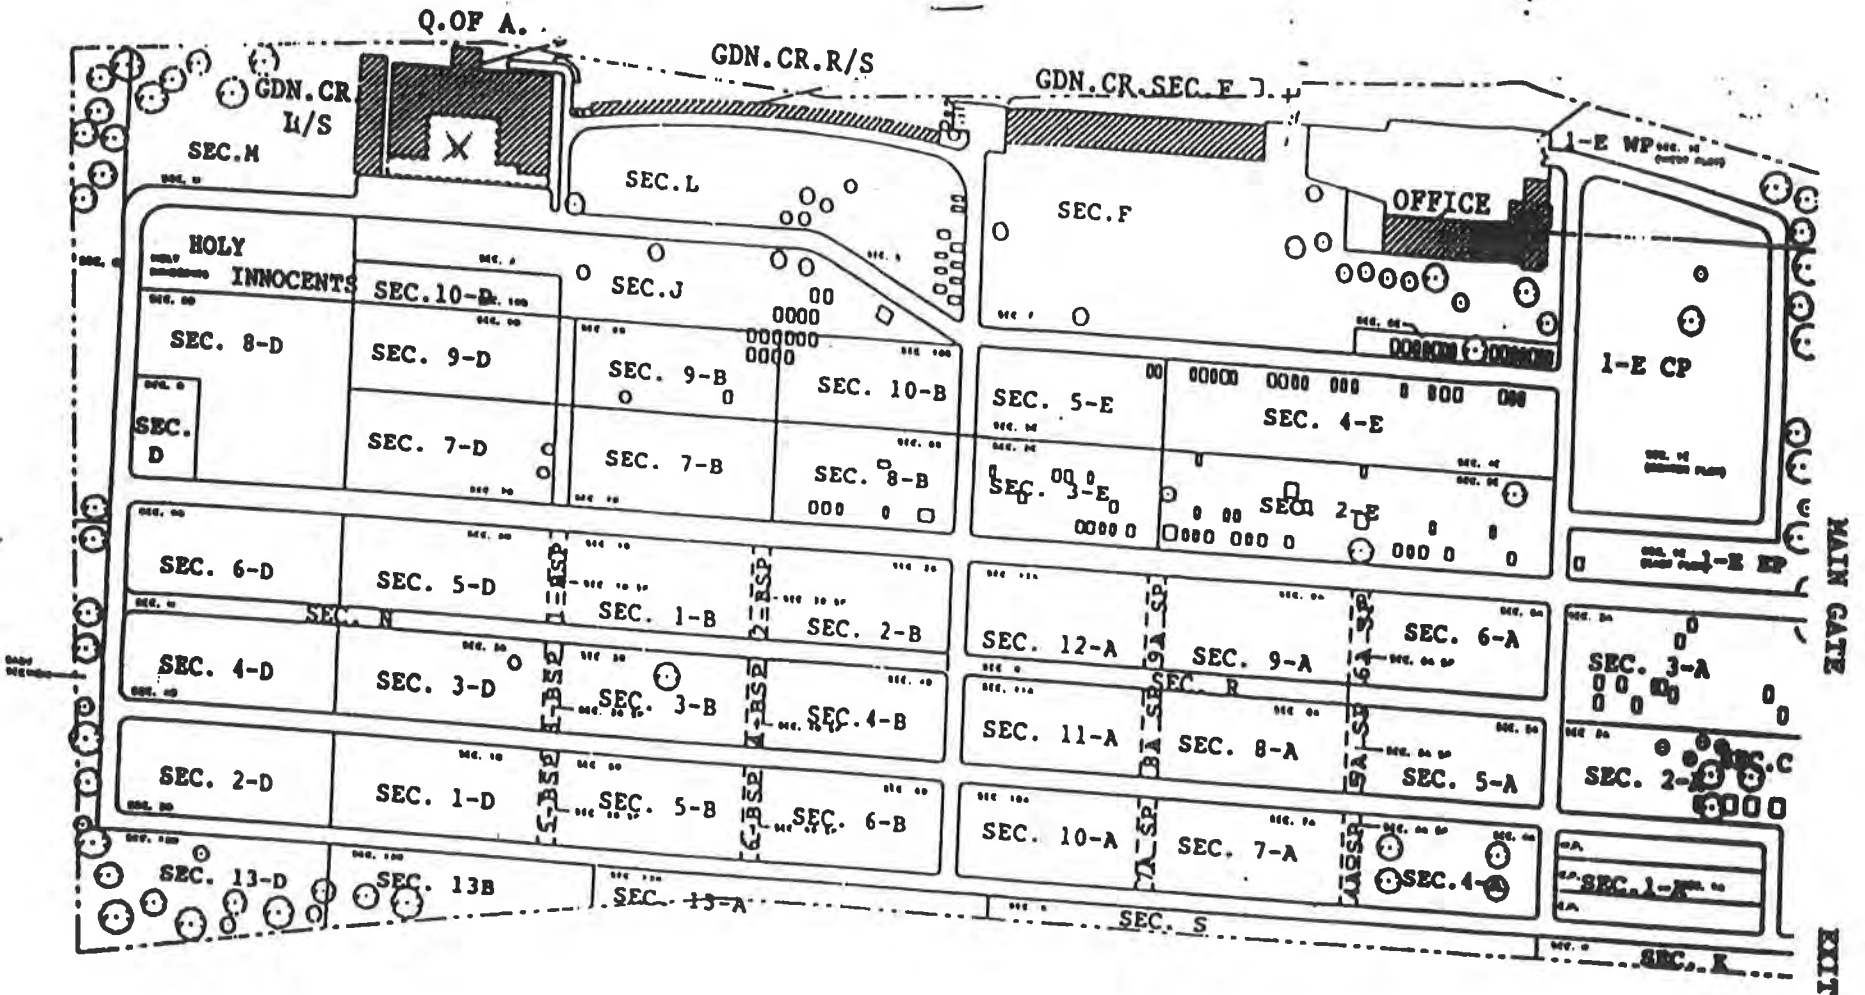

Mass Site - Follow signs for Chapel

WEST

CATHEDRAL CEMETERY

EXISTING CONDITIONS

EAST

2400 LANCASTER AVE.  
WILMINGTON, DE 19805

1-302-656-3323

WWW.