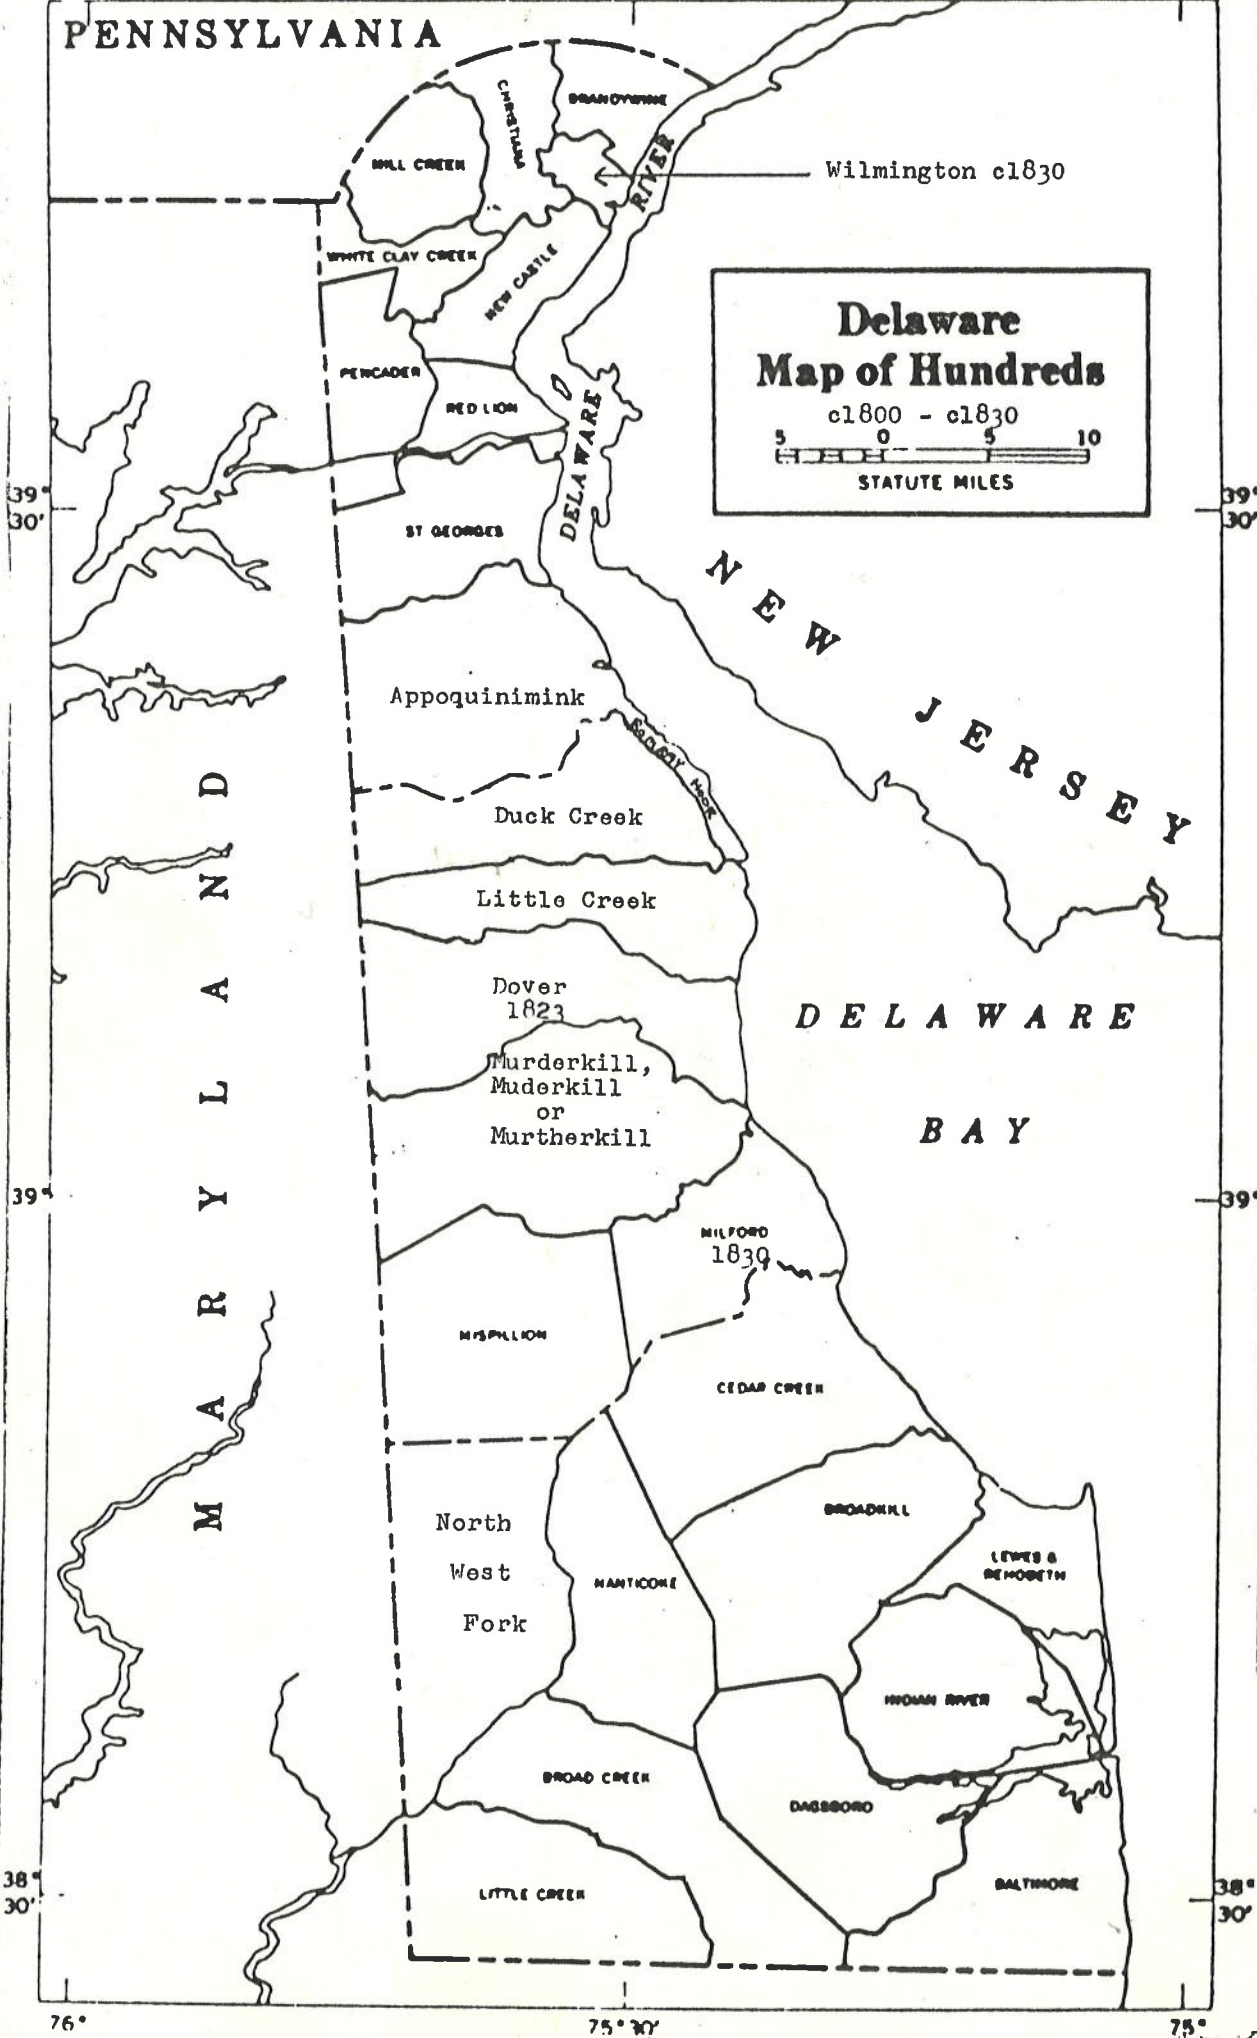

PENNSYLVANIA

Delaware
Map of Hundreds

c1800 - c1830

STATUTE MILES

MARYLAND

NEW JERSEY

DELAWARE

BAY

76°

75° W

75°